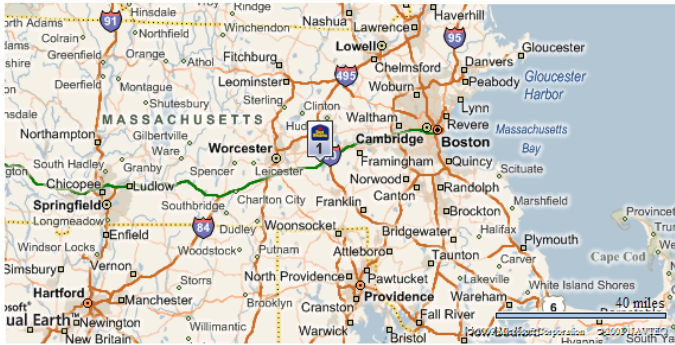

PTO TODAY PARENT GROUP EXPO

BEST WESTERN ROYAL PLAZA HOTEL & TRADE CENTER

APRIL 1, 2009 9:00 A.M. ~ 3:00 P.M.

**181 Boston Post Road West
Marlboro, MA 01752**

Best Western Royal Plaza Hotel & Trade Center
181 Boston Post Road W
Marlborough, Massachusetts, 01752-1840
United States

General Directions

-From Boston:

Take Massachusetts Pike West (Route 90), then take Exit 11A and go to Route 495 North. Then take Exit 24B onto Route 20 West. The Best Western Royal Plaza Hotel & Trade Center entrance is located 1 mile west on the right hand side.

-From Logan International Airport, Boston:

Upon leaving the airport grounds stay towards the left side of the road towards Sumner Tunnel to downtown Boston. After going through the tunnel, which is a \$2.00 toll, look for signs for Route 93 South. After getting on Route 93 South, stay in the right hand lane as you enter the underpass. Immediately upon emerging from the underpass, take exit for Massachusetts Pike/Points West. Stay on Massachusetts Pike (Interstate 90) West to Exit 11A. Take Route 495 North to Exit 24B onto Route 20 West. The Best Western Royal Plaza Hotel & Trade Center entrance is located 1 mile west on the right hand side.

-From Worcester:

Take Route 290 East to Exit 26A. Then take Route 495 South to Exit 24B and onto Route 20 West. The Best Western Royal Plaza Hotel & Trade Center entrance is located 1 mile west on the right hand side.